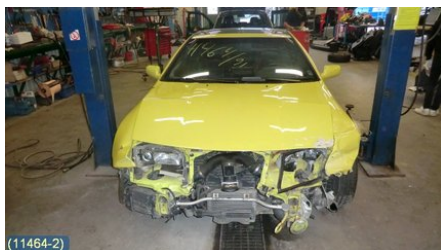

Tel.: 019-450690

Fax: 019-450692

www.svenskbilatervinning.se

Part - Lambda probe

Stock no.:	Position:	Quality:	Fits fr./to m.y
W113342	Right	A	-
New code:	Manufacturer:	Manufacturer no.:	Original no.:
	BOSCH	A24-621 123 0Y013	-
Description:			
HÖGER, 3 KABLAR			

Vehicle - Nissan 240ZX, 280ZX, 300ZX

Chassi no.:	Model year:	Milage:	Fuel:
ORGZ32U0002916	1991	18.255	Bensin
Colour:	Colour code:	Interior:	Interior code:
GUL	EH7	SVART SKINN	G
Gearbox:	Gearbox no.:	Gearbox ratio:	Group code:
5VXL	-	-	-
Engine:	Engine code:	Manufacturing date:	Registration date:
3,0T (208KW)	VG30DETT (KOMP 8-9 BAR) -		19960529
Description:			
2DCOUPÉ TARGA 3,0 5VXLSERVO ABS ACC C-LÅS			