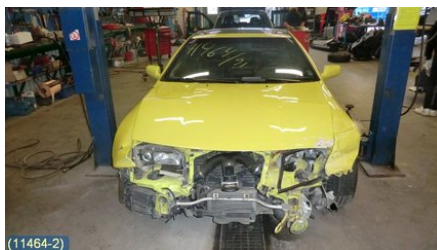

Vehicle - Nissan 240ZX, 280ZX, 300ZX

Chassi no.:	Model year:	Milage:	Fuel:
ORGZ32U0002916	1991	18.255	Bensin
Colour:	Colour code:	Interior:	Interior code:
GUL	EH7	SVART SKINN	G
Gearbox:	Gearbox no.:	Gearbox ratio:	Group code:
5VXL	-	-	-
Engine:	Engine code:	Manufacturing date:	Registration date:
3,0T (208KW)	VG30DETT (KOMP 8-9 BAR) -		19960529
Description:			
2DCOUPÉ TARGA 3,0 5VXLSERVO ABS ACC C-LÅS