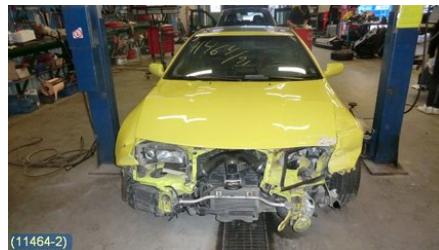

### Vehicle - Nissan 240ZX, 280ZX, 300ZX

Chassi no.:	Model year:	Milage:	Fuel:
ORGZ32U0002916	1991	18.255	Bensin
Colour:	Colour code:	Interior:	Interior code:
GUL	EH7	SVART SKINN	G
Gearbox:	Gearbox no.:	Gearbox ratio:	Group code:
5VXL	-	-	-
Engine:	Engine code:	Manufacturing date:	Registration date:
3,0T (208KW)	VG30DETT (KOMP 8-9 BAR) -		19960529
Description:			
2DCOUPÉ TARGA 3,0 5VXLSERVO ABS ACC C-LÅS			