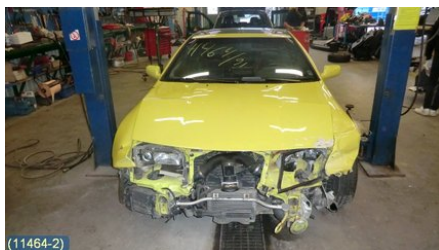

Vehicle - Nissan 240ZX, 280ZX, 300ZX

Chassi no.:	Model year:	Milage:	Fuel:
ORGZ32U0002916	1991	18.255	Bensin
Colour:	Colour code:	Interior:	Interior code:
GUL	EH7	SVART SKINN	G
Gearbox:	Gearbox no.:	Gearbox ratio:	Group code:
5VXL	-	-	-
Engine:	Engine code:	Manufacturing date:	Registration date:
3,0T (208KW)	VG30DETT (KOMP 8-9 BAR) -		19960529
Description:	2DCOUPÉ TARGA 3,0 5VXLSERVO ABS ACC C-LÅS