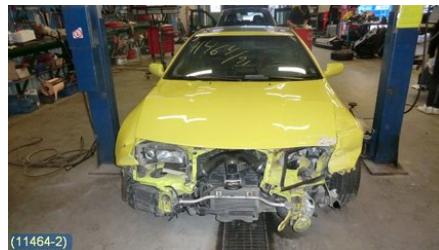

### Vehicle - Nissan 240ZX, 280ZX, 300ZX

|                |   |                     |                    |
|----------------|---|---------------------|--------------------|
| Chassi no.:    | Model year:                               | Milage:             | Fuel:              |
| ORGZ32U0002916 | 1991                                      | 18.255              | Bensin             |
| Colour:        | Colour code:                              | Interior:           | Interior code:     |
| GUL            | EH7                                       | SVART SKINN         | G                  |
| Gearbox:       | Gearbox no.:                              | Gearbox ratio:      | Group code:        |
| 5VXL           | -   | -                   | -                  |
| Engine:        | Engine code:                              | Manufacturing date: | Registration date: |
| 3,0T (208KW)   | VG30DETT (KOMP 8-9 BAR) -                 | -                   | 19960529           |
| Description:   | 2DCOUPÉ TARGA 3,0 5VXLSERVO ABS ACC C-LÅS |                     |                    |