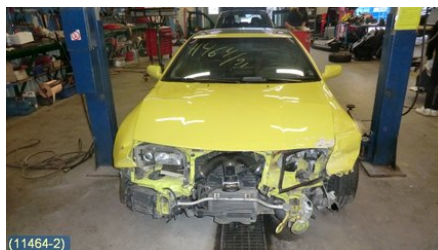

Vehicle - Nissan 240ZX, 280ZX, 300ZX

Chassi no.:	Model year:	Milage:	Fuel:
ORGZ32U0002916	1991	18.255	Bensin
Colour:	Colour code:	Interior:	Interior code:
GUL	EH7	SVART SKINN	G
Gearbox:	Gearbox no.:	Gearbox ratio:	Group code:
5VXL	-	-	-
Engine:	Engine code:	Manufacturing date:	Registration date:
3,0T (208KW)	VG30DETT (KOMP 8-9 BAR) -		19960529
Description:			
2DCOUPÉ TARGA 3,0 5VXLSERVO ABS ACC C-LÅS			