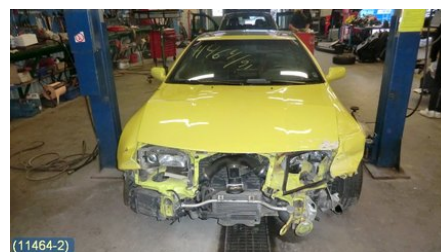

### Vehicle - Nissan 240ZX, 280ZX, 300ZX

Chassi no.:	Model year:	Milage:	Fuel:
ORGZ32U0002916	1991	18.255	Bensin
Colour:	Colour code:	Interior:	Interior code:
GUL	EH7	SVART SKINN	G
Gearbox:	Gearbox no.:	Gearbox ratio:	Group code:
5VXL	-	-	-
Engine:	Engine code:	Manufacturing date:	Registration date:
3,0T (208KW)	VG30DETT (KOMP 8-9 BAR) -		19960529
Description: 2DCOUPÉ TARGA 3,0 5VXLSERVO ABS ACC C-LÅS			