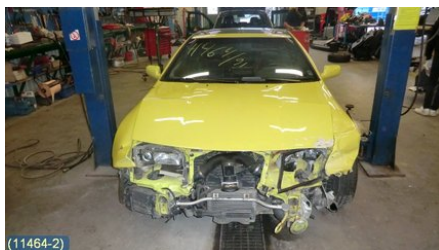

Tel.: 019-450690

Fax: 019-450692

www.svenskbilatervinning.se

Part - Hatchback Hinge

Stock no.:	Position:	Quality:	Fits fr./to m.y
W113287	Right rear	A	-
New code:	Manufacturer:	Manufacturer no.:	Original no.:
-	-	-	-
Description:	-		

Vehicle - Nissan 240ZX, 280ZX, 300ZX

Chassi no.:	Model year:	Milage:	Fuel:
ORGZ32U0002916	1991	18.255	Bensin
Colour:	Colour code:	Interior:	Interior code:
GUL	EH7	SVART SKINN	G
Gearbox:	Gearbox no.:	Gearbox ratio:	Group code:
5VXL	-	-	-
Engine:	Engine code:	Manufacturing date:	Registration date:
3,0T (208KW)	VG30DETT (KOMP 8-9 BAR) -	-	19960529
Description:	2DCOUPÉ TARGA 3,0 5VXLSERVO ABS ACC C-LÅS		