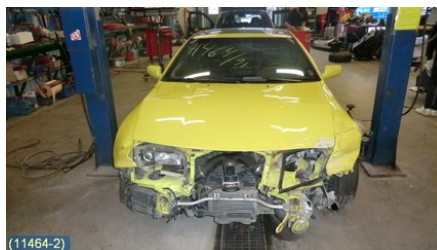

### Vehicle - Nissan 240ZX, 280ZX, 300ZX

Chassi no.:	Model year:	Milage:	Fuel:
ORGZ32U0002916	1991	18.255	Bensin
Colour:	Colour code:	Interior:	Interior code:
GUL	EH7	SVART SKINN	G
Gearbox:	Gearbox no.:	Gearbox ratio:	Group code:
5VXL	-	-	-
Engine:	Engine code:	Manufacturing date:	Registration date:
3,0T (208KW)	VG30DETT (KOMP 8-9 BAR) -		19960529
Description:			
2DCOUPÉ TARGA 3,0 5VXLSERVO ABS ACC C-LÅS			