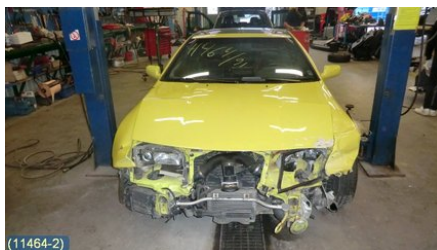

### Vehicle - Nissan 240ZX, 280ZX, 300ZX

Chassi no.:	Model year:	Milage:	Fuel:
ORGZ32U0002916	1991	18.255	Bensin
Colour:	Colour code:	Interior:	Interior code:
GUL	EH7	SVART SKINN	G
Gearbox:	Gearbox no.:	Gearbox ratio:	Group code:
5VXL	-	-	-
Engine:	Engine code:	Manufacturing date:	Registration date:
3,0T (208KW)	VG30DETT (KOMP 8-9 BAR) -		19960529
Description:			
2DCOUPÉ TARGA 3,0 5VXLSERVO ABS ACC C-LÅS			