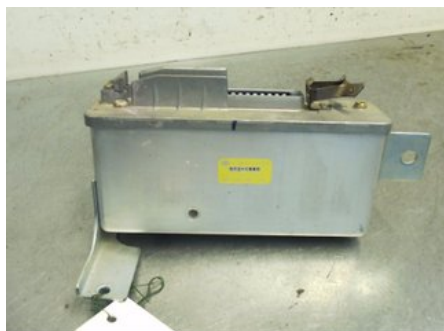

### Part - ABS Control unit

Stock no.:	Position:	Quality:	Fits fr./to m.y
W113282		A	-
New code:	Manufacturer:	Manufacturer no.:	Original no.:
	-	072-1980 NIPPON	47850_32P00
Description: MONT UNDER BAKSÄTE, 12000080021			

### Vehicle - Nissan 240ZX, 280ZX, 300ZX

Chassi no.:	Model year:	Milage:	Fuel:
ORGZ32U0002916	1991	18.255	Bensin
Colour:	Colour code:	Interior:	Interior code:
GUL	EH7	SVART SKINN	G
Gearbox:	Gearbox no.:	Gearbox ratio:	Group code:
5VXL	-	-	-
Engine:	Engine code:	Manufacturing date:	Registration date:
3,0T (208KW)	VG30DETT (KOMP 8-9 BAR) -		19960529
Description: 2DCOUPÉ TARGA 3,0 5VXLSERVO ABS ACC C-LÅS			