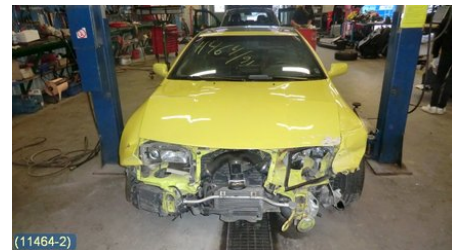

Tel.: 019-450690

Fax: 019-450692

www.svenskbilatervinning.se

Part - Trailing link rear

Stock no.:	Position:	Quality:	Fits fr./to m.y
W113279	Left upper	A	-
New code:	Manufacturer:	Manufacturer no.:	Original no.:
-	-	FRÄMRE	-
Description:	-		

Vehicle - Nissan 240ZX, 280ZX, 300ZX

Chassi no.:	Model year:	Milage:	Fuel:
ORGZ32U0002916	1991	18.255	Bensin
Colour:	Colour code:	Interior:	Interior code:
GUL	EH7	SVART SKINN	G
Gearbox:	Gearbox no.:	Gearbox ratio:	Group code:
5VXL	-	-	-
Engine:	Engine code:	Manufacturing date:	Registration date:
3,0T (208KW)	VG30DETT (KOMP 8-9 BAR) -	-	19960529
Description:	2DCOUCPE TARGA 3,0 5VXLSERVO ABS ACC C-LÅS		