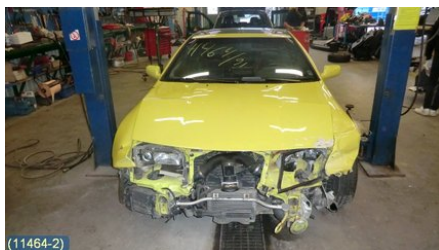

Direct link: <http://www.bildelsbasen.se/170-W113229.html>