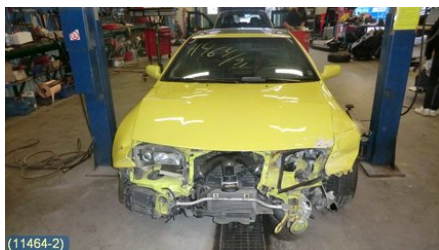

Tel.: 019-450690

Fax: 019-450692

www.svenskbilatervinning.se

Part - ABS Hydraulic Aggregate

Stock no.:	Position:	Quality:	Fits fr./to m.y
W113217		M	-
New code:	Manufacturer:	Manufacturer no.:	Original no.:
	NIPPON-DENSO	072-1669 NIPPON	47600_32P00
Description:	-		

Vehicle - Nissan 240ZX, 280ZX, 300ZX

Chassi no.:	Model year:	Milage:	Fuel:
ORGZ32U0002916	1991	18.255	Bensin
Colour:	Colour code:	Interior:	Interior code:
GUL	EH7	SVART SKINN	G
Gearbox:	Gearbox no.:	Gearbox ratio:	Group code:
5VXL	-	-	-
Engine:	Engine code:	Manufacturing date:	Registration date:
3,0T (208KW)	VG30DETT (KOMP 8-9 BAR) -		19960529
Description:	2DCOUPÉ TARGA 3,0 5VXLSERVO ABS ACC C-LÅS		