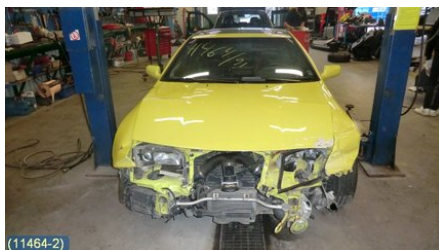

Tel.: 019-450690

Fax: 019-450692

www.svenskbilatervinning.se

Part - Heating fan

Stock no.:	Position:	Quality:	Fits fr./to m.y
W113207		A	-
New code:	Manufacturer:	Manufacturer no.:	Original no.:
	-	H0115	1180_02
Description:			
TESTAD OK			

Vehicle - Nissan 240ZX, 280ZX, 300ZX

Chassi no.:	Model year:	Milage:	Fuel:
ORGZ32U0002916	1991	18.255	Bensin
Colour:	Colour code:	Interior:	Interior code:
GUL	EH7	SVART SKINN	G
Gearbox:	Gearbox no.:	Gearbox ratio:	Group code:
5VXL	-	-	-
Engine:	Engine code:	Manufacturing date:	Registration date:
3,0T (208KW)	VG30DETT (KOMP 8-9 BAR) -		19960529
Description:			
2DCOUPÉ TARGA 3,0 5VXLSERVO ABS ACC C-LÅS			