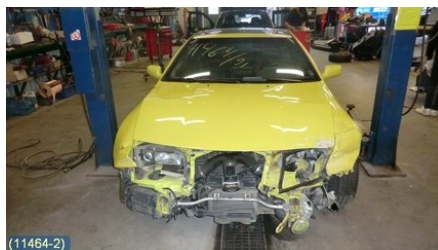

### Vehicle - Nissan 240ZX, 280ZX, 300ZX

Chassi no.:	Model year:	Milage:	Fuel:
ORGZ32U0002916	1991	18.255	Bensin
Colour:	Colour code:	Interior:	Interior code:
GUL	EH7	SVART SKINN	G
Gearbox:	Gearbox no.:	Gearbox ratio:	Group code:
5VXL	-	-	-
Engine:	Engine code:	Manufacturing date:	Registration date:
3,0T (208KW)	VG30DETT (KOMP 8-9 BAR) -	-	19960529
Description: 2DCOUPÉ TARGA 3,0 5VXLSERVO ABS ACC C-LÅS			