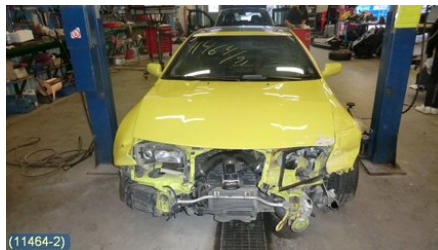

Vehicle - Nissan 240ZX, 280ZX, 300ZX

Chassi no.:	Model year:	Milage:	Fuel:
ORGZ32U0002916	1991	18.255	Bensin
Colour:	Colour code:	Interior:	Interior code:
GUL	EH7	SVART SKINN	G
Gearbox:	Gearbox no.:	Gearbox ratio:	Group code:
5VXL	-	-	-
Engine:	Engine code:	Manufacturing date:	Registration date:
3,0T (208KW)	VG30DETT (KOMP 8-9 BAR) -	-	19960529
Description:			
2DCOUPÉ TARGA 3,0 5VXLSERVO ABS ACC C-LÅS