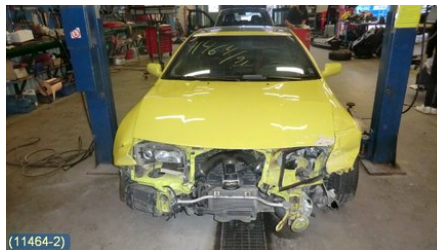

Vehicle - Nissan 240ZX, 280ZX, 300ZX

| | | | |
|---|---------------------------|---------------------|--------------------|
| Chassi no.: | Model year: | Milage: | Fuel: |
| ORGZ32U0002916 | 1991 | 18.255 | Bensin |
| Colour: | Colour code: | Interior: | Interior code: |
| GUL | EH7 | SVART SKINN | G |
| Gearbox: | Gearbox no.: | Gearbox ratio: | Group code: |
| 5VXL | - | - | - |
| Engine: | Engine code: | Manufacturing date: | Registration date: |
| 3,0T (208KW) | VG30DETT (KOMP 8-9 BAR) - | - | 19960529 |
| Description: 2DCOUPÉ TARGA 3,0 5VXLSERVO ABS ACC C-LÅS | | | |