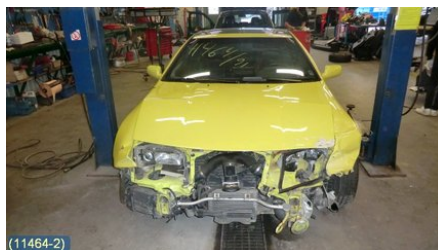

Vehicle - Nissan 240ZX, 280ZX, 300ZX

Chassi no.:	Model year:	Milage:	Fuel:
ORGZ32U0002916	1991	18.255	Bensin
Colour:	Colour code:	Interior:	Interior code:
GUL	EH7	SVART SKINN	G
Gearbox:	Gearbox no.:	Gearbox ratio:	Group code:
5VXL	-	-	-
Engine:	Engine code:	Manufacturing date:	Registration date:
3,0T (208KW)	VG30DETT (KOMP 8-9 BAR) -	-	19960529
Description:			
2DCOUPÉ TARGA 3,0 5VXLSERVO ABS ACC C-LÅS