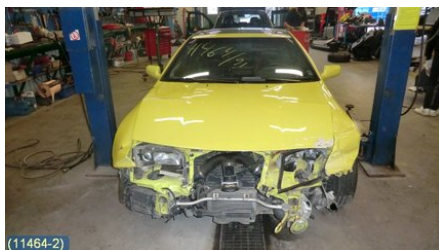

Tel.: 019-450690

Fax: 019-450692

www.svenskbilatervinning.se

Part - Windshield Wiper arm / arms

Stock no.:	Position:	Quality:	Fits fr./to m.y
W88584		M	-
New code:	Manufacturer:	Manufacturer no.:	Original no.:
	-	1 PAR	-
Description: HÖGER+VÄNSTER			

Vehicle - Nissan 240ZX, 280ZX, 300ZX

Chassi no.:	Model year:	Milage:	Fuel:
ORGZ32U0002916	1991	18.255	Bensin
Colour:	Colour code:	Interior:	Interior code:
GUL	EH7	SVART SKINN	G
Gearbox:	Gearbox no.:	Gearbox ratio:	Group code:
5VXL	-	-	-
Engine:	Engine code:	Manufacturing date:	Registration date:
3,0T (208KW)	VG30DETT (KOMP 8-9 BAR) -		19960529
Description: 2DCOUPÉ TARGA 3,0 5VXLSERVO ABS ACC C-LÅS			