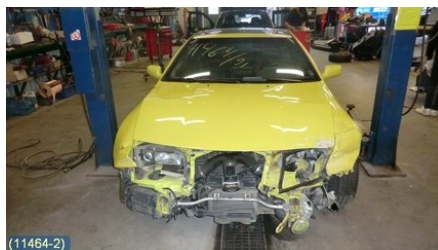

Tel.: 019-450690

Fax: 019-450692

www.svenskbilatervinning.se

Part - Steering Gear / Worm Servo

Stock no.:	Position:	Quality:	Fits fr./to m.y
W79482		A	-
New code:	Manufacturer:	Manufacturer no.:	Original no.:
	KYB	PS-44C N4 KYB	49836 37P00
Description:	VENTIL 4-HJULSSTYRNING		

Vehicle - Nissan 240ZX, 280ZX, 300ZX

Chassi no.:	Model year:	Milage:	Fuel:
ORGZ32U0002916	1991	18.255	Bensin
Colour:	Colour code:	Interior:	Interior code:
GUL	EH7	SVART SKINN	G
Gearbox:	Gearbox no.:	Gearbox ratio:	Group code:
5VXL	-	-	-
Engine:	Engine code:	Manufacturing date:	Registration date:
3,0T (208KW)	VG30DETT (KOMP 8-9 BAR) -	-	19960529
Description:	2DCOUPÉ TARGA 3,0 5VXLSERVO ABS ACC C-LÅS		