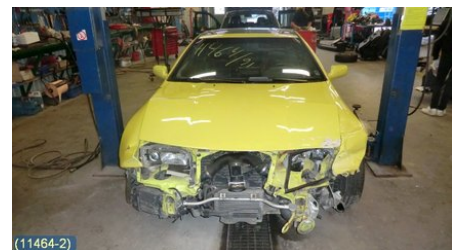

Vehicle - Nissan 240ZX, 280ZX, 300ZX

Chassi no.:	Model year:	Milage:	Fuel:
ORGZ32U0002916	1991	18.255	Bensin
Colour:	Colour code:	Interior:	Interior code:
GUL	EH7	SVART SKINN	G
Gearbox:	Gearbox no.:	Gearbox ratio:	Group code:
5VXL	-	-	-
Engine:	Engine code:	Manufacturing date:	Registration date:
3,0T (208KW)	VG30DETT (KOMP 8-9 BAR) -		19960529
Description:			
2DCOUPÉ TARGA 3,0 5VXLSERVO ABS ACC C-LÅS			