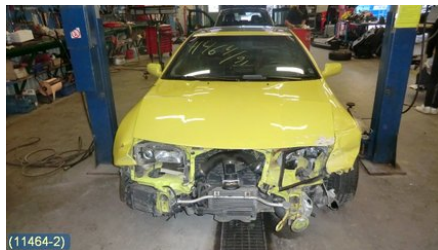

Tel.: 019-450690

Fax: 019-450692

www.svenskbilatervinning.se

Part - Vehicle Front Beam

Stock no.:	Position:	Quality:	Fits fr./to m.y
W50017		A*	-
		-	
New code:	Manufacturer:	Manufacturer no.:	Original no.:
	-	-	-
Description:			
-			

Vehicle - Nissan 240ZX, 280ZX, 300ZX

Chassi no.:	Model year:	Milage:	Fuel:
ORGZ32U0002916	1991	18.255	Bensin
Colour:	Colour code:	Interior:	Interior code:
GUL	EH7	SVART SKINN	G
Gearbox:	Gearbox no.:	Gearbox ratio:	Group code:
5VXL	-	-	-
Engine:	Engine code:	Manufacturing date:	Registration date:
3,0T (208KW)	VG30DETT (KOMP 8-9 BAR) -		19960529
Description:			
2DCOUPÉ TARGA 3,0 5VXLSERVO ABS ACC C-LÅS			