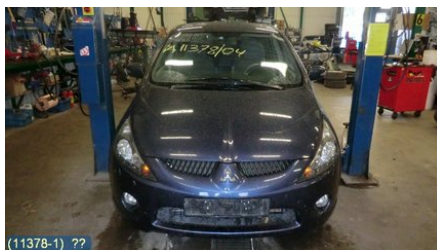

Vehicle - Mitsubishi Grandis

Chassi no.:	Model year:	Milage:	Fuel:
JMBLNNA4W4Z003779	2004	11.203	Bensin
Colour:	Colour code:	Interior:	Interior code:
BLÅ	T65	L-GRÅ	22T
Gearbox:	Gearbox no.:	Gearbox ratio:	Group code:
5VXL	F5M42 2V4C1 BY4698	-	-
Engine:	Engine code:	Manufacturing date:	Registration date:
2,4 (121KW)	4G69 (KOMP 13,5-14,5 BAR)	200407	20041105
Description:			
,5DCBI 2,4 5VXL ABS ACCTCL SERVO FÄRDD