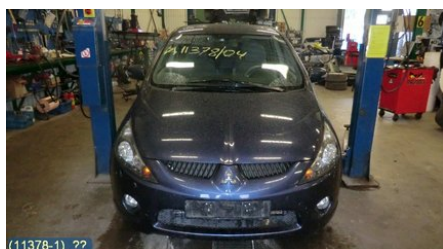

Vehicle - Mitsubishi Grandis

Chassi no.:	Model year:	Milage:	Fuel:
JMBLNNA4W4Z003779	2004	11.203	Bensin
Colour:	Colour code:	Interior:	Interior code:
BLÅ	T65	L-GRÅ	22T
Gearbox:	Gearbox no.:	Gearbox ratio:	Group code:
5VXL	F5M42 2V4C1 BY4698	-	-
Engine:	Engine code:	Manufacturing date:	Registration date:
2,4 (121KW)	4G69 (KOMP 13,5-14,5 BAR)	200407	20041105

Description:

,5DCBI 2,4 5VXL ABS ACCTCL SERVO FÄRDD