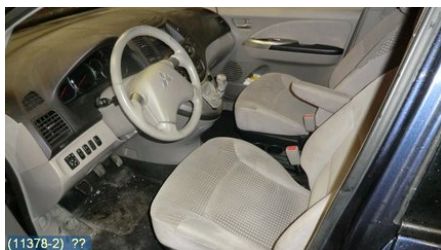

Vehicle - Mitsubishi Grandis

Chassi no.:	Model year:	Milage:	Fuel:
JMBLNNA4W4Z003779	2004	11.203	Bensin
Colour:	Colour code:	Interior:	Interior code:
BLÅ	T65	L-GRÅ	22T
Gearbox:	Gearbox no.:	Gearbox ratio:	Group code:
5VXL	F5M42 2V4C1 BY4698	-	-
Engine:	Engine code:	Manufacturing date:	Registration date:
2,4 (121KW)	4G69 (KOMP 13,5-14,5 BAR)	200407	20041105
Description:			
,5DCBI 2,4 5VXL ABS ACCTCL SERVO FÄRDD