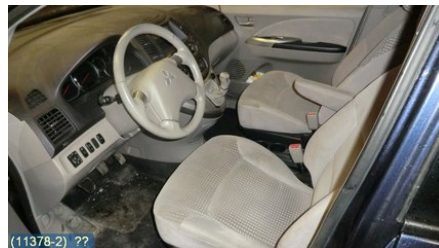

Vehicle - Mitsubishi Grandis

Chassi no.:
JMBLNNA4W4Z003779

Model year:
2004

Milage:
11.203

Fuel:
Bensin

Colour:
BLÅ

Colour code:
T65

Interior:
L-GRÅ

Interior code:
22T

Gearbox:
5VXL

Gearbox no.:
F5M42 2V4C1 BY4698

Gearbox ratio:
-

Group code:
-

Engine:
2,4 (121KW)

Engine code:
4G69 (KOMP 13,5-14,5 BAR)

Manufacturing date:
200407

Registration date:
20041105

Description:

,5DCBI 2,4 5VXL ABS ACCTCL SERVO FÄRDD