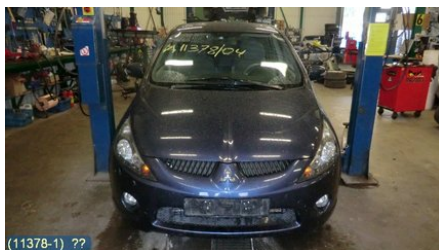

Tel.: 019-450690

Fax: 019-450692

www.svenskbilatervinning.se

Part - Bordcomputer

Stock no.:	Position:	Quality:	Fits fr./to m.y
W86178		A*	-
New code:	Manufacturer:	Manufacturer no.:	Original no.:
	MITSUBISHI	DU-4E41DB 34H002	MN141366VB
Description: FÄRDDATOR & KLOCKA, 4 KNAPPAR+ DISPLAY			

Vehicle - Mitsubishi Grandis

Chassi no.:	Model year:	Milage:	Fuel:
JMBLNNA4W4Z003779	2004	11.203	Bensin
Colour:	Colour code:	Interior:	Interior code:
BLÅ	T65	L-GRÅ	22T
Gearbox:	Gearbox no.:	Gearbox ratio:	Group code:
5VXL	F5M42 2V4C1 BY4698	-	-
Engine:	Engine code:	Manufacturing date:	Registration date:
2,4 (121KW)	4G69 (KOMP 13,5-14,5 BAR)	200407	20041105
Description: ,5DCBI 2,4 5VXL ABS ACCTCL SERVO FÄRDD			