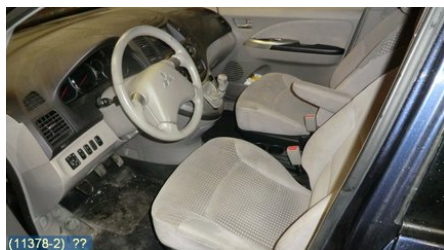

Vehicle - Mitsubishi Grandis

Chassi no.:	Model year:	Milage:	Fuel:
JMBLNNA4W4Z003779	2004	11.203	Bensin
Colour:	Colour code:	Interior:	Interior code:
BLÅ	T65	L-GRÅ	22T
Gearbox:	Gearbox no.:	Gearbox ratio:	Group code:
5VXL	F5M42 2V4C1 BY4698	-	-
Engine:	Engine code:	Manufacturing date:	Registration date:
2,4 (121KW)	4G69 (KOMP 13,5-14,5 BAR)	200407	20041105

Description:
,5DCBI 2,4 5VXL ABS ACCTCL SERVO FÄRDD