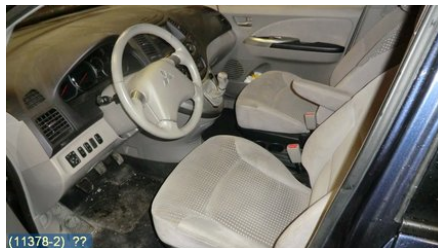

Vehicle - Mitsubishi Grandis

Chassi no.:	Model year:	Milage:	Fuel:
JMBLNNA4W4Z003779	2004	11.203	Bensin
Colour:	Colour code:	Interior:	Interior code:
BLÅ	T65	L-GRÅ	22T
Gearbox:	Gearbox no.:	Gearbox ratio:	Group code:
5VXL	F5M42 2V4C1 BY4698	-	-
Engine:	Engine code:	Manufacturing date:	Registration date:
2,4 (121KW)	4G69 (KOMP 13,5-14,5 BAR)	200407	20041105

Description:
,5DCBI 2,4 5VXL ABS ACCTCL SERVO FÄRDD