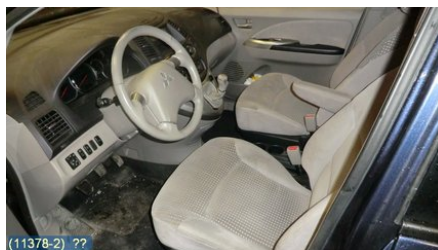

Vehicle - Mitsubishi Grandis

Chassi no.:	Model year:	Milage:	Fuel:
JMBLNNA4W4Z003779	2004	11.203	Bensin
Colour:	Colour code:	Interior:	Interior code:
BLÅ	T65	L-GRÅ	22T
Gearbox:	Gearbox no.:	Gearbox ratio:	Group code:
5VXL	F5M42 2V4C1 BY4698	-	-
Engine:	Engine code:	Manufacturing date:	Registration date:
2,4 (121KW)	4G69 (KOMP 13,5-14,5 BAR)	200407	20041105
Description:	,5DCBI 2,4 5VXL ABS ACCTCL SERVO FÄRDD