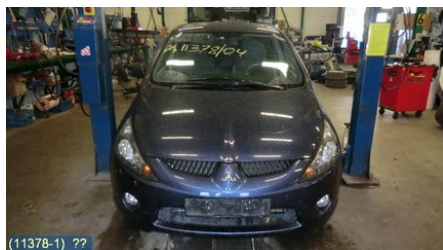

Tel.: 019-450690

Fax: 019-450692

www.svenskbilatervinning.se

Part - Window lifter electric complete

Stock no.:	Position:	Quality:	Fits fr./to m.y
W74810	Left front	A	-
New code:	Manufacturer:	Manufacturer no.:	Original no.:
	DENSO	062040-2220 DENSO	MR989947
Description:	VÄNSTER FRAM, 6 SIFT, TESTAD OK		

Vehicle - Mitsubishi Grandis

Chassi no.:	Model year:	Milage:	Fuel:
JMBLNNA4W4Z003779	2004	11.203	Bensin
Colour:	Colour code:	Interior:	Interior code:
BLÅ	T65	L-GRÅ	22T
Gearbox:	Gearbox no.:	Gearbox ratio:	Group code:
5VXL	F5M42 2V4C1 BY4698	-	-
Engine:	Engine code:	Manufacturing date:	Registration date:
2,4 (121KW)	4G69 (KOMP 13,5-14,5 BAR)	200407	20041105
Description:	,5DCBI 2,4 5VXL ABS ACCTCL SERVO FÄRDD		