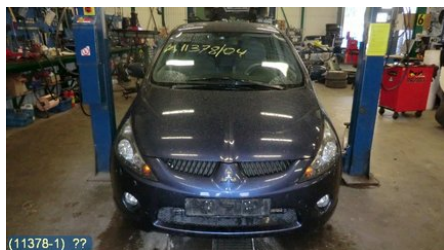

Tel.: 019-450690

Fax: 019-450692

www.svenskbilatervinning.se

Part - Bonnet lock plate / Beam

Stock no.:	Position:	Quality:	Fits fr./to m.y
W70267		A	-
New code:	Manufacturer:	Manufacturer no.:	Original no.:
	-	-	-
Description: ÖVER KYLARE			

Vehicle - Mitsubishi Grandis

Chassi no.:	Model year:	Milage:	Fuel:
JMBLNNA4W4Z003779	2004	11.203	Bensin
Colour:	Colour code:	Interior:	Interior code:
BLÅ	T65	L-GRÅ	22T
Gearbox:	Gearbox no.:	Gearbox ratio:	Group code:
5VXL	F5M42 2V4C1 BY4698	-	-
Engine:	Engine code:	Manufacturing date:	Registration date:
2,4 (121KW)	4G69 (KOMP 13,5-14,5 BAR)	200407	20041105
Description: ,5DCBI 2,4 5VXL ABS ACCTCL SERVO FÄRDD			