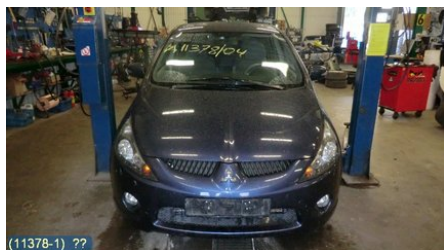

Vehicle - Mitsubishi Grandis

Chassi no.:	Model year:	Milage:	Fuel:
JMBLNNA4W4Z003779	2004	11.203	Bensin
Colour:	Colour code:	Interior:	Interior code:
BLÅ	T65	L-GRÅ	22T
Gearbox:	Gearbox no.:	Gearbox ratio:	Group code:
5VXL	F5M42 2V4C1 BY4698	-	-
Engine:	Engine code:	Manufacturing date:	Registration date:
2,4 (121KW)	4G69 (KOMP 13,5-14,5 BAR)	200407	20041105

Description:

,5DCBI 2,4 5VXL ABS ACCTCL SERVO FÄRDD