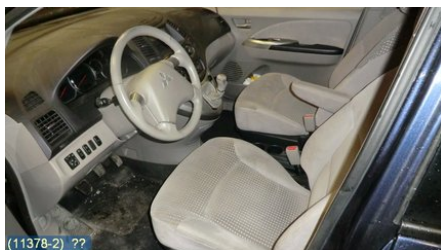

Vehicle - Mitsubishi Grandis

Chassi no.:	Model year:	Milage:	Fuel:
JMBLNNA4W4Z003779	2004	11.203	Bensin
Colour:	Colour code:	Interior:	Interior code:
BLÅ	T65	L-GRÅ	22T
Gearbox:	Gearbox no.:	Gearbox ratio:	Group code:
5VXL	F5M42 2V4C1 BY4698	-	-
Engine:	Engine code:	Manufacturing date:	Registration date:
2,4 (121KW)	4G69 (KOMP 13,5-14,5 BAR)	200407	20041105

Description:

,5DCBI 2,4 5VXL ABS ACCTCL SERVO FÄRDD