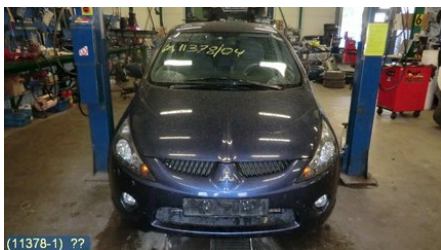

Tel.: 019-450690

Fax: 019-450692

www.svenskbilatervinning.se

Part - 4D Lift pane

Stock no.:	Position:	Quality:	Fits fr./to m.y
W53933	Right rear	A*	-
New code:	Manufacturer:	Manufacturer no.:	Original no.:
-	-	MÖRKTONAD	-
Description:	-		

Vehicle - Mitsubishi Grandis

Chassi no.:	Model year:	Milage:	Fuel:
JMBLNNA4W4Z003779	2004	11.203	Bensin
Colour:	Colour code:	Interior:	Interior code:
BLÅ	T65	L-GRÅ	22T
Gearbox:	Gearbox no.:	Gearbox ratio:	Group code:
5VXL	F5M42 2V4C1 BY4698	-	-
Engine:	Engine code:	Manufacturing date:	Registration date:
2,4 (121KW)	4G69 (KOMP 13,5-14,5 BAR)	200407	20041105
Description:	,5DCBI 2,4 5VXL ABS ACCTCL SERVO FÄRDD		