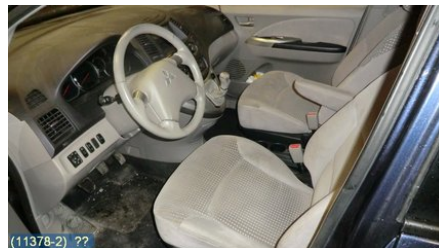

Vehicle - Mitsubishi Grandis

Chassi no.:	Model year:	Milage:	Fuel:
JMBLNNA4W4Z003779	2004	11.203	Bensin
Colour:	Colour code:	Interior:	Interior code:
BLÅ	T65	L-GRÅ	22T
Gearbox:	Gearbox no.:	Gearbox ratio:	Group code:
5VXL	F5M42 2V4C1 BY4698	-	-
Engine:	Engine code:	Manufacturing date:	Registration date:
2,4 (121KW)	4G69 (KOMP 13,5-14,5 BAR)	200407	20041105
Description:	,5DCBI 2,4 5VXL ABS ACCTCL SERVO FÄRDD