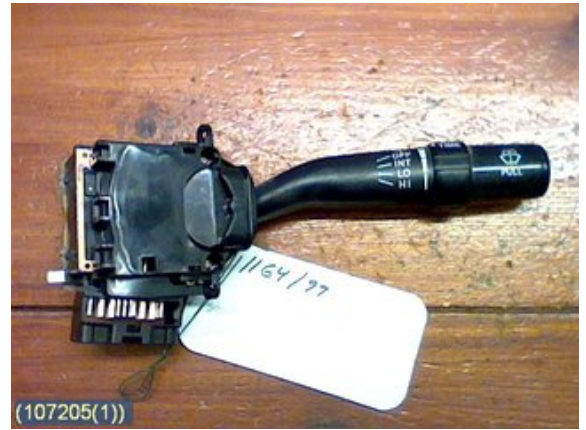

Stock no.:

W107205

250 SEK

Shipping price / Shipping time:

- / 1-3 days

Svensk Bilåtervinning AB

Industrivägen 8

71531 Odensbacken

Tel.: 019-450690

Fax: 019-450692

www.svenskbilatervinning.se

Part - Lever Wiper / Washer switch

Stock no.:	Position:	Quality:	Fits fr./to m.y
W107205		M	-
New code:	Manufacturer:	Manufacturer no.:	Original no.:
	-	17A164LH2	-
Description:			
15 STIFT			

Vehicle - Toyota Hilux

Chassi no.:	Model year:	Milage:	Fuel:
JT132LNH300009564	1999	24.637	Diesel
Colour:	Colour code:	Interior:	Interior code:
VIT	058	GRÅ	GF1
Gearbox:	Gearbox no.:	Gearbox ratio:	Group code:
5VXL + FÖRDELNINGSLÅ	-	FRAM 3,71	-
Engine:	Engine code:	Manufacturing date:	Registration date:
2,4 TDI (66KW)	2L-T	-	19990504
Description:			
2D PU 1,5 HYTT 2,4TDI 5VXABS SERVO 4WD			