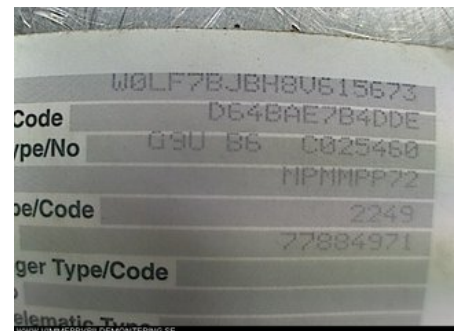

Stock no.:

**W229547**

**200 SEK**

Shipping price / Shipping time:

- / 1-3 days

### Part - Lock case Door lock

Stock no.:	Position:	Quality:	Fits fr./to m.y
W229547		A	-
New code:	Manufacturer:	Manufacturer no.:	Original no.:
-	-	91166232	8200020185
Description:			
H.skjuddörr KPL. 3stift H.skjuddörr			

### Vehicle - Opel Vivaro

Chassi no.:	Model year:	Milage:	Fuel:
W0LF7BJBH8V615673	2007	12.906	Diesel
Colour:	Colour code:	Interior:	Interior code:
GRÅ	-	-	-
Gearbox:	Gearbox no.:	Gearbox ratio:	Group code:
AUTOMAT/M67	M67	-	-
Engine:	Engine code:	Manufacturing date:	Registration date:
2,5CDTI/G9UB630	G9U-630	071029	2008-01-17
Description:			
2,5CDTI (LÅNG SKÅP 2,5CDTI/G9UB630 AUTOMAT/M67 5DR			