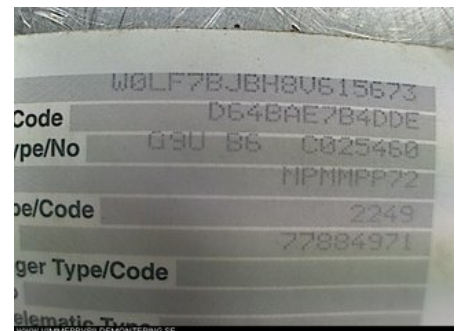

Tel.: 0492-20028

Fax: 0492-20720

www.vimmerbybildemontering.se

Part - Lock case Door lock

Stock no.:	Position:	Quality:	Fits fr./to m.y
W229542		A	-
New code:	Manufacturer:	Manufacturer no.:	Original no.:
-	-	-	8200042171
Description:			
H.fram KPL. 3stift H.fram			

Vehicle - Opel Vivaro

Chassi no.:	Model year:	Milage:	Fuel:
W0LF7BJBH8V615673	2007	12.906	Diesel
Colour:	Colour code:	Interior:	Interior code:
GRÅ	-	-	-
Gearbox:	Gearbox no.:	Gearbox ratio:	Group code:
AUTOMAT/M67	M67	-	-
Engine:	Engine code:	Manufacturing date:	Registration date:
2,5CDTI/G9UB630	G9U-630	071029	2008-01-17

Description:
2,5CDTI (LÅNG SKÅP 2,5CDTI/G9UB630 AUTOMAT/M67 5DR

Direct link: <http://www.bildelsbasen.se/141-W229542.html>