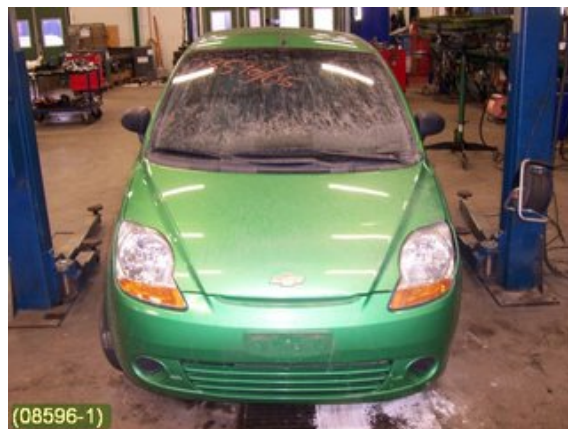

Stock no.:

W85328

300 SEK

Shipping price / Shipping time:

- / 1-3 days

Svensk Bilåtervinning AB

Industrivägen 8

71531 Odensbacken

Tel.: 019-450690

Fax: 019-450692

www.svenskbilatervinning.se

Part - 4D Lift pane

Stock no.:	Position:	Quality:	Fits fr./to m.y
W85328	Right rear	A*	-
New code:	Manufacturer:	Manufacturer no.:	Original no.:
-	-	GRÖNTONAD	-
Description:	-		

Vehicle - Chevrolet Matiz

Chassi no.:	Model year:	Milage:	Fuel:
KL1KF480J6C061546	2006	3.056	Bensin
Colour:	Colour code:	Interior:	Interior code:
GRÖNMET	15U	GRÅ	GRÅ
Gearbox:	Gearbox no.:	Gearbox ratio:	Group code:
5VXL	5VXL	-	CV_010102
Engine:	Engine code:	Manufacturing date:	Registration date:
1,0I (49KW)	B10S1 (KOMP: 11,5-12 BAR)	200508	20070125
Description:	5DK-S 1,0I 5VXL,ABS,ACSERVO,C-LÅS,2*ELHISSAR		