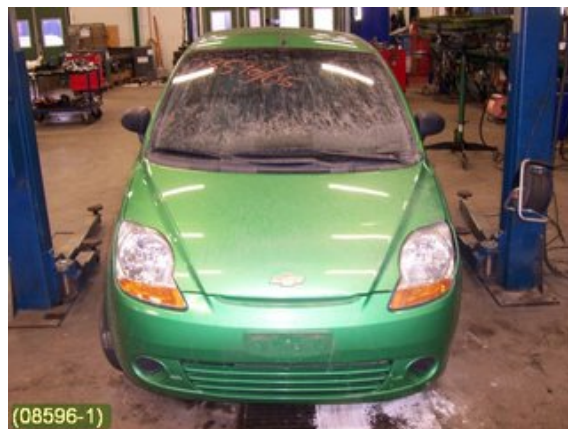

Stock no.:

W85327

300 SEK

Shipping price / Shipping time:

- / 1-3 days

Svensk Bilåtervinning AB

Industrivägen 8

71531 Odensbacken

Tel.: 019-450690

Fax: 019-450692

www.svenskbilatervinning.se

Part - 4D Lift pane

Stock no.:

W85327

Position:

Left rear

GRÖNTONAD

Original no.:

-

Description:

-

Vehicle - Chevrolet Matiz

Chassi no.:

KL1KF480J6C061546

Model year:

2006

Milage:

3.056

Fuel:

Bensin

Colour:

GRÖNMET