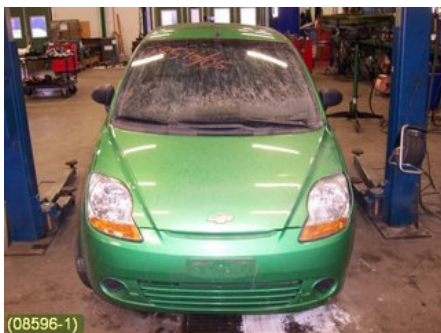

Tel.: 019-450690

Fax: 019-450692

www.svenskbilatervinning.se

Part - Motor Bracket

Stock no.:	Position:	Quality:	Fits fr./to m.y
W85306		A	-
New code:	Manufacturer:	Manufacturer no.:	Original no.:
	-	-	-
Description:			
-			

Vehicle - Chevrolet Matiz

Chassi no.:	Model year:	Milage:	Fuel:
KL1KF480J6C061546	2006	3.056	Bensin
Colour:	Colour code:	Interior:	Interior code:
GRÖNMET	15U	GRÅ	GRÅ
Gearbox:	Gearbox no.:	Gearbox ratio:	Group code:
5VXL	5VXL	-	CV_010102
Engine:	Engine code:	Manufacturing date:	Registration date:
1,0I (49KW)	B10S1 (KOMP: 11,5-12 BAR)	200508	20070125
Description:			
5DK-S 1,0I 5VXL,ABS,ACSERVO,C-LÅS,2*ELHISSAR			