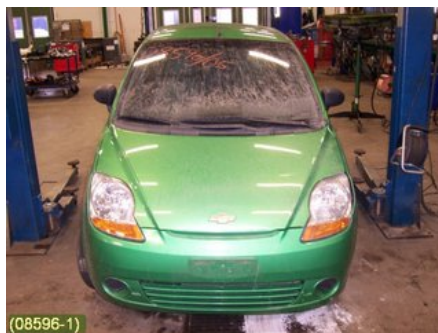

Tel.: 019-450690

Fax: 019-450692

www.svenskbilatervinning.se

Part - Gear Box Bracket

Stock no.:	Position:	Quality:	Fits fr./to m.y
W85305	Rear	A	-
New code:	Manufacturer:	Manufacturer no.:	Original no.:
-	-	UNDRE	-
Description:	-		

Vehicle - Chevrolet Matiz

Chassi no.:	Model year:	Milage:	Fuel:
KL1KF480J6C061546	2006	3.056	Bensin
Colour:	Colour code:	Interior:	Interior code:
GRÖNMET	15U	GRÅ	GRÅ
Gearbox:	Gearbox no.:	Gearbox ratio:	Group code:
5VXL	5VXL	-	CV_010102
Engine:	Engine code:	Manufacturing date:	Registration date:
1,0I (49KW)	B10S1 (KOMP: 11,5-12 BAR)	200508	20070125
Description:	5DK-S 1,0I 5VXL,ABS,ACSERVO,C-LÅS,2*ELHISSAR		