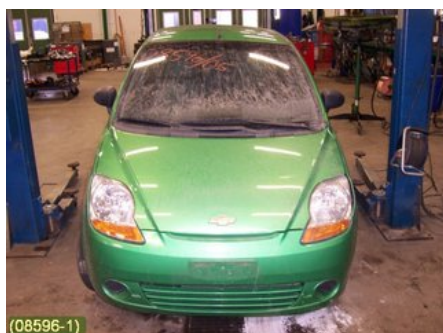

Vehicle - Chevrolet Matiz

Chassi no.:	Model year:	Milage:	Fuel:
KL1KF480J6C061546	2006	3.056	Bensin
Colour:	Colour code:	Interior:	Interior code:
GRÖNMET	15U	GRÅ	GRÅ
Gearbox:	Gearbox no.:	Gearbox ratio:	Group code:
5VXL	5VXL	-	CV_010102
Engine:	Engine code:	Manufacturing date:	Registration date:
1,0I (49KW)	B10S1 (KOMP: 11,5-12 BAR)	200508	20070125

Description:

5DK-S 1,0I 5VXL,ABS,ACSERVO,C-LÅS,2*ELHISSAR