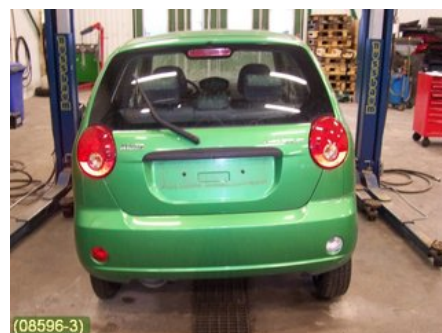

Vehicle - Chevrolet Matiz

Chassi no.:	Model year:	Milage:	Fuel:
KL1KF480J6C061546	2006	3.056	Bensin
Colour:	Colour code:	Interior:	Interior code:
GRÖNMET	15U	GRÅ	GRÅ
Gearbox:	Gearbox no.:	Gearbox ratio:	Group code:
5VXL	5VXL	-	CV_010102
Engine:	Engine code:	Manufacturing date:	Registration date:
1,0I (49KW)	B10S1 (KOMP: 11,5-12 BAR)	200508	20070125

Description:

5DK-S 1,0I 5VXL,ABS,ACSERVO,C-LÅS,2*ELHISSAR