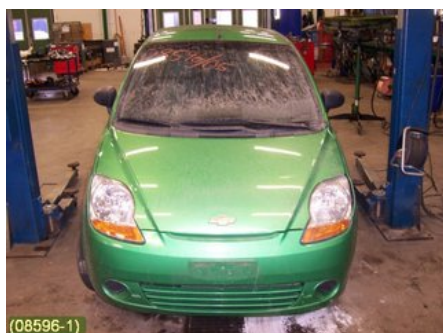

Tel.: 019-450690

Fax: 019-450692

www.svenskbilatervinning.se

Part - Transmitters RPM / Ignition mode

Stock no.:	Position:	Quality:	Fits fr./to m.y
W85206		A	-
New code:	Manufacturer:	Manufacturer no.:	Original no.:
	SIEMENS	J1-2 JAEIL	96325868
Description:			
TESTAD OK, 3 STIFT			

Vehicle - Chevrolet Matiz

Chassi no.:	Model year:	Milage:	Fuel:
KL1KF480J6C061546	2006	3.056	Bensin
Colour:	Colour code:	Interior:	Interior code:
GRÖNMET	15U	GRÅ	GRÅ
Gearbox:	Gearbox no.:	Gearbox ratio:	Group code:
5VXL	5VXL	-	CV_010102
Engine:	Engine code:	Manufacturing date:	Registration date:
1,0I (49KW)	B10S1 (KOMP: 11,5-12 BAR)	200508	20070125
Description:			
5DK-S 1,0I 5VXL,ABS,ACSERVO,C-LÅS,2*ELHISSAR			