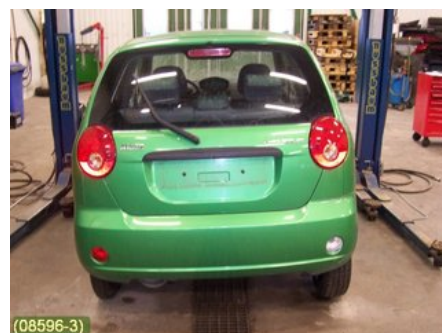

Vehicle - Chevrolet Matiz

Chassi no.:	Model year:	Milage:	Fuel:
KL1KF480J6C061546	2006	3.056	Bensin
Colour:	Colour code:	Interior:	Interior code:
GRÖNMET	15U	GRÅ	GRÅ
Gearbox:	Gearbox no.:	Gearbox ratio:	Group code:
5VXL	5VXL	-	CV_010102
Engine:	Engine code:	Manufacturing date:	Registration date:
1,0I (49KW)	B10S1 (KOMP: 11,5-12 BAR)	200508	20070125
Description:			
5DK-S 1,0I 5VXL,ABS,ACSERVO,C-LÅS,2*ELHISSAR