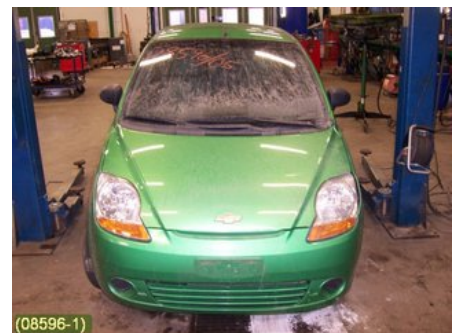

Tel.: 019-450690

Fax: 019-450692

www.svenskbilatervinning.se

Part - Power steering Pump

Stock no.:	Position:	Quality:	Fits fr./to m.y
W85197		A	-
New code:	Manufacturer:	Manufacturer no.:	Original no.:
	-	-	96483039
Description:			
INK MULTIRIBB REMSKIVA			

Vehicle - Chevrolet Matiz

Chassi no.:	Model year:	Milage:	Fuel:
KL1KF480J6C061546	2006	3.056	Bensin
Colour:	Colour code:	Interior:	Interior code:
GRÖNMET	15U	GRÅ	GRÅ
Gearbox:	Gearbox no.:	Gearbox ratio:	Group code:
5VXL	5VXL	-	CV_010102
Engine:	Engine code:	Manufacturing date:	Registration date:
1,0I (49KW)	B10S1 (KOMP: 11,5-12 BAR)	200508	20070125
Description:			
5DK-S 1,0I 5VXL,ABS,ACSERVO,C-LÅS,2*ELHISSAR			