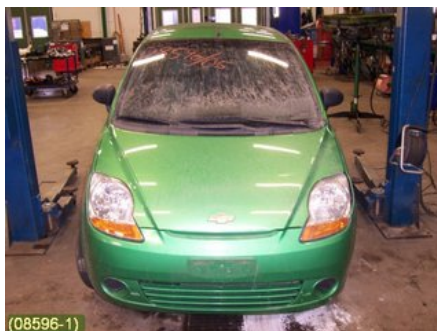

Tel.: 019-450690

Fax: 019-450692

www.svenskbilatervinning.se

Part - Gear Box 5 Speed

Stock no.:	Position:	Quality:	Fits fr./to m.y
W85196		A	-
New code:	Manufacturer:	Manufacturer no.:	Original no.:
	-	5VXL	-
Description: PROVKÖRD OK			

Vehicle - Chevrolet Matiz

Chassi no.:	Model year:	Milage:	Fuel:
KL1KF480J6C061546	2006	3.056	Bensin
Colour:	Colour code:	Interior:	Interior code:
GRÖNMET	15U	GRÅ	GRÅ
Gearbox:	Gearbox no.:	Gearbox ratio:	Group code:
5VXL	5VXL	-	CV_010102
Engine:	Engine code:	Manufacturing date:	Registration date:
1,0I (49KW)	B10S1 (KOMP: 11,5-12 BAR)	200508	20070125
Description: 5DK-S 1,0I 5VXL,ABS,ACSERVO,C-LÅS,2*ELHISSAR			