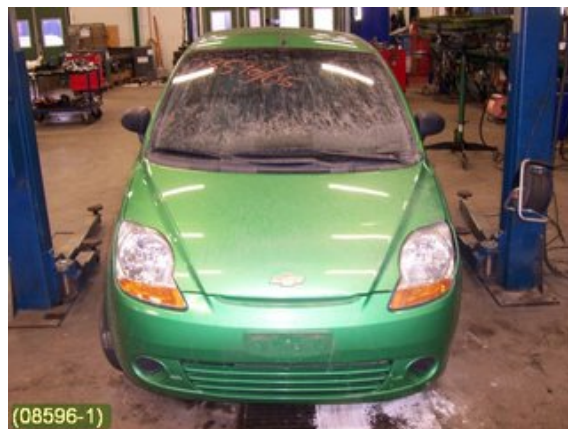

Stock no.:

W85189

1.500 SEK

Shipping price / Shipping time:

- / 1-3 days

Svensk Bilåtervinning AB

Industrivägen 8

71531 Odensbacken

Tel.: 019-450690

Fax: 019-450692

www.svenskbilatervinning.se

Part - Hatchback CC / Combo Coupe

Stock no.:	Position:	Quality:	Fits fr./to m.y
W85189		A*	-
		-	
New code:	Manufacturer:	Manufacturer no.:	Original no.:
	-	-	-
Description:			
-			

Vehicle - Chevrolet Matiz

Chassi no.:	Model year:	Milage:	Fuel:
KL1KF480J6C061546	2006	3.056	Bensin
Colour:	Colour code:	Interior:	Interior code:
GRÖNMET	15U	GRÅ	GRÅ
Gearbox:	Gearbox no.:	Gearbox ratio:	Group code:
5VXL	5VXL	-	CV_010102
Engine:	Engine code:	Manufacturing date:	Registration date:
1,0I (49KW)	B10S1 (KOMP: 11,5-12 BAR)	200508	20070125
Description:			
5DK-S 1,0I 5VXL,ABS,ACSERVO,C-LÅS,2*ELHISSAR			