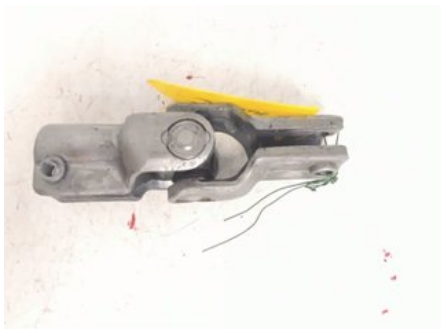

Vehicle - Chevrolet Matiz

Chassi no.:	Model year:	Milage:	Fuel:
KL1KF484J9C546000	2008	1.230	Bensin
Colour:	Colour code:	Interior:	Interior code:
RÖD	71U	GRÅ	GRÅ
Gearbox:	Gearbox no.:	Gearbox ratio:	Group code:
5VXL	5VXL	-	-
Engine:	Engine code:	Manufacturing date:	Registration date:
0,8l (38KW)	A08S3	200806	20080926

Description:

5DK-S 0,8l 5VXL,ABS,ACSERVO,C-LÅS,2*ELHISSAR