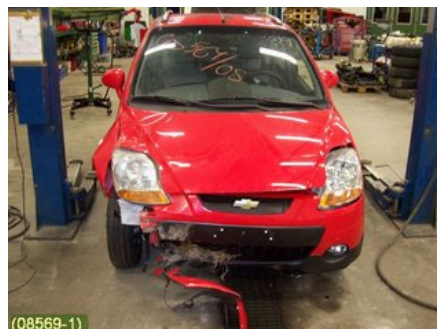

Vehicle - Chevrolet Matiz

Chassi no.:	Model year:	Milage:	Fuel:
KL1KF484J9C546000	2008	1.230	Bensin
Colour:	Colour code:	Interior:	Interior code:
RÖD	71U	GRÅ	GRÅ
Gearbox:	Gearbox no.:	Gearbox ratio:	Group code:
5VXL	5VXL	-	-
Engine:	Engine code:	Manufacturing date:	Registration date:
0,8l (38KW)	A08S3	200806	20080926

Description:

5DK-S 0,8l 5VXL,ABS,ACSERVO,C-LÅS,2*ELHISSAR