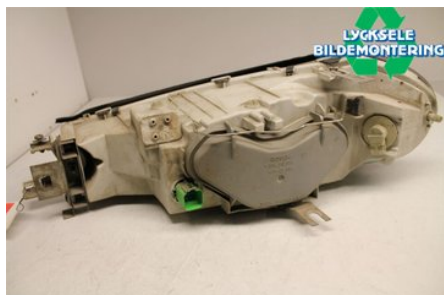

Tel.: 0950-12140

Fax: 0950-14928

www.lyckselebildemontering.se

Part - Head light

Stock no.:	Position:	Quality:	Fits fr./to m.y
W163865	Right front	A* A-detalj med nån defekt	-
New code:	Manufacturer:	Manufacturer no.:	Original no.:
0301098202	-	-	-
Description: BOSCH MAN JUST			

Vehicle - Ford Mondeo

Chassi no.:	Model year:	Milage:	Fuel:
NXXGBBNTY76052	1997	18.584	-
Colour:	Colour code:	Interior:	Interior code:
GRÖN	3 4	GRÅ	TL
Gearbox:	Gearbox no.:	Gearbox ratio:	Group code:
MANUELL 5VXL	-	-	-
Engine:	Engine code:	Manufacturing date:	Registration date:
-	2,0I CLX HGV	-	-
Description: FORD MONDEO 2,0I CLX HGV 2,0I CLX HGV MANUELL 5VXL			