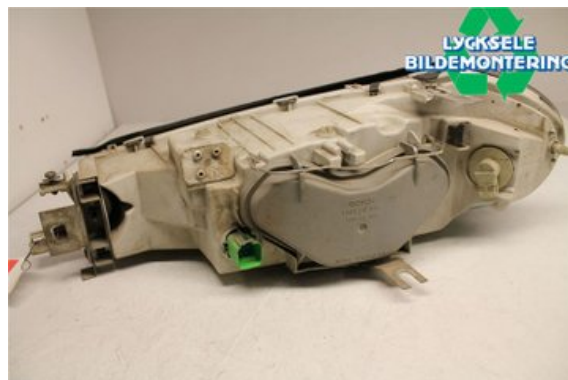

Stock no.:

W163865

200 SEK

Shipping price / Shipping time:

- / 1-3 days

Lycksele Bildemontering AB

Karossvägen 4

92145 Lycksele

Tel.: 0950-12140

Fax: 0950-14928

www.lyckselebildemontering.se

Part - Head light

Stock no.:	Position:	Quality:	Fits fr./to m.y
W163865	Right front	A* A-detalj med nån defekt	-
New code:	Manufacturer:	Manufacturer no.:	Original no.:
0301098202	-	-	-
Description: BOSCH MAN JUST			

Vehicle - Ford Mondeo

Chassi no.:	Model year:	Milage:	Fuel:
NXXGBBNTY76052	1997	18.584	-
Colour:	Colour code:	Interior:	Interior code:
GRÖN	3 4	GRÅ	TL
Gearbox:	Gearbox no.:	Gearbox ratio:	Group code:
MANUELL 5VXL	-	-	-
Engine:	Engine code:	Manufacturing date:	Registration date:
-	2,0I CLX HGV	-	-
Description: FORD MONDEO 2,0I CLX HGV 2,0I CLX HGV MANUELL 5VXL			