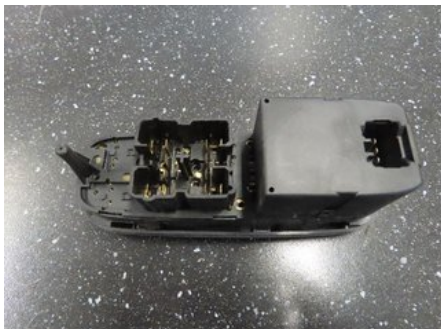

Tel.: 0660-70090

Fax:

www.bidelshuset.com

Part - Electric lift Switches

| | | | |
|------------------------------|---------------|----------------------|-----------------|
| Stock no.: | Position: | Quality: | Fits fr./to m.y |
| W185150 | | A* -NÖTTA KNAPPAR | - |
| New code: | Manufacturer: | Manufacturer no.: | Original no.: |
| - | - | 8638452 | - |
| Description: VÄNSTER FRAM | | | |

Vehicle - Volvo S70, V70, V70 XC

| | | | |
|--|--------------|---------------------|--------------------|
| Chassi no.: | Model year: | Milage: | Fuel: |
| YV1LW5302V2369856 | 1997 | - | Bensin |
| Colour: | Colour code: | Interior: | Interior code: |
| RÖD | - | - | - |
| Gearbox: | Gearbox no.: | Gearbox ratio: | Group code: |
| MANUELL | - | - | - |
| Engine: | Engine code: | Manufacturing date: | Registration date: |
| B5234T3 | - | - | 2000-07-11 |
| Description: VOLVO V70 B5234T3 MANUELL 5DR HGV BENSIN | | | |